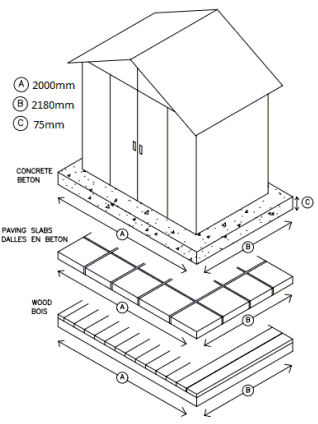

Bitte alle Anfragen an:

Kaistraße 7-9
40221 Düsseldorf
Tel: 02505 / 939987
Email: service@yardmaster.co.uk

202.2	x2	1010mm		502.22	x2	2034mm		507	x2	160mm	
202.27	x6	1010mm		503.02	x1	615mm		5081	x2	45mm	
203.27	x2	1010mm		503.03	x1	415mm		5091	x2	45mm	
204.27	x2	1010mm		503.07	x1	490mm		603.2	x2	1800mm	
301	x2	920mm		503.08	x1	690mm		6071	x4	30mm	
302	x2	920mm		504.01	x2	1015mm		615	X1	820mm	
501.22	x2	2034mm		504.02	x2	1365mm		X1790	x1	1790mm	

401.2	x1	1833mm		407	x2	150mm	
401.22	x2	2033mm		407EA	x2	69mm	
406	x2	86mm		408409.2EA	x2	634mm	
406EA	x2	86mm		608.2EA	x1	820mm	

102.2	x26	1600mm		106.03	x2	1600mm	
103.25	x4	1600mm		604.01	x2	1600mm	
104.25	x2	1600mm					